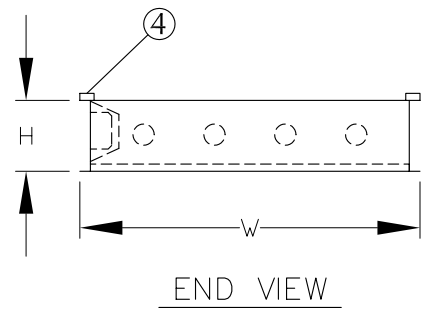

TOP VIEW

SIDE VIEW

- ① Sheet Metal housing
- ② Ballast
- ③ Wiring Access
- ④ Filter retention flange
- ⑤ Provision for (4) mbp lamps (tubes not included)
- ⑥ Face Grille

END VIEW

NOM. SIZE	DIM 'W'	DIM 'L'	DIM 'LOA'	DIM 'H'
2' x 2'	23.62"	23.62"	24.00"	5"
2' x 3'		35.62"	36.00"	
2' x 4'		47.62"	48.00"	

## SPECIFICATIONS FLOW THRU LIGHT FIXTURES