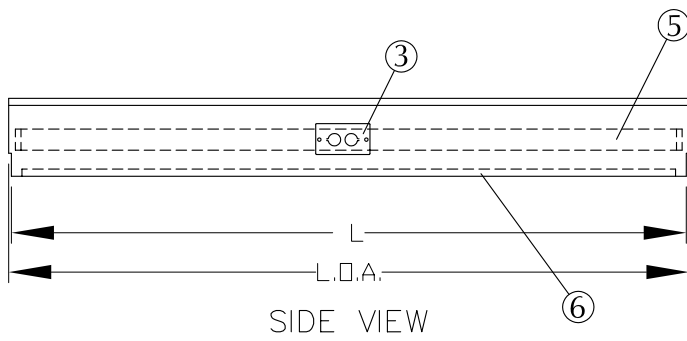

TOP VIEW

SIDE VIEW

- ① Sheet Metal housing
- ② Ballast
- ③ Wiring Access
- ④ Filter retention flange
- ⑤ Provision for (4) mbp lamps (tubes not included)
- ⑥ Face Grille

END VIEW

NOM. SIZE	DIM 'W'	DIM 'L'	DIM 'LOA'	DIM 'H'
2' x 2'	23.62"	23.62"	24.00"	5"
2' x 3'		35.62"	36.00"	
2' x 4'		47.62"	48.00"	

## SPECIFICATIONS FLOW THRU LIGHT FIXTURES